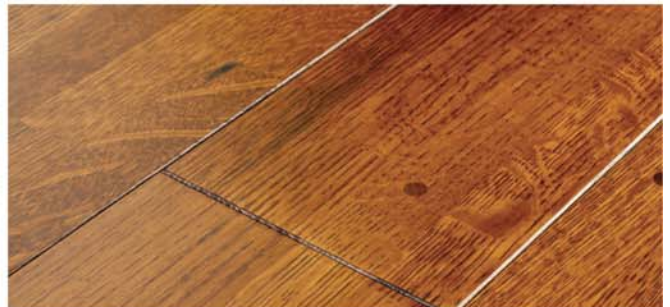

- 6" (154mm) wide
- 5/8" (15mm) thick
- approx 73" (1850mm) long

SPECIALTY

Reclaimed materials, innovative milling and finishing techniques and creative new design ideas are just some of the inspirations for Kentwood Originals Specialty series. Like Whiskey Barrel Oak, made from oak staves reclaimed from actual whiskey barrels and fashioned into beautiful wide plank flooring. It's a masterpiece of recycling.

BAMBOO

HORIZONTAL CARBONIZED

HORIZONTAL NATURAL

VERTICAL CARBONIZED

VERTICAL NATURAL

SPECIALTY

MAPLE WHITEHORN Engineered Wide Plank

HICKORY PECAN NATURAL Fine Scraped Solid Plank

OAK CHUCKANUT Engineered Wide Plank

HICKORY PECAN BUCKSKIN Fine Scraped Solid Plank

WHISKEY BARREL OAK Solid Wide Plank

HEART BIRCH NATURAL Engineered Wide Plank

ALDER HAZELMERE Solid Strip, Solid Wide Plank