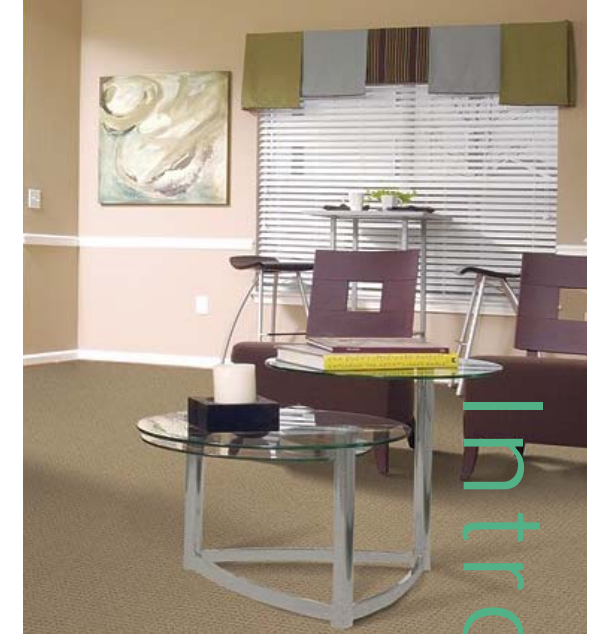

2008 Collection

STAINMASTER
CARPET
Always stylish. Always beautiful.™

Introducing