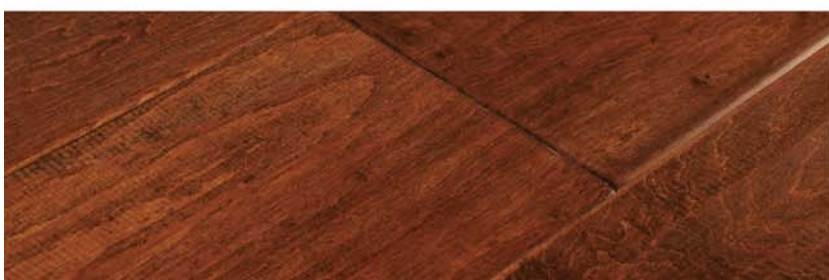

HAND-SCRAPED

KENTWOOD™
ORIGINALS

HAND-SCRAPED

Kentwood Originals Hand-Scraped sets the standard for deluxe distressed-style hardwood flooring. Wide plank, all-wood engineered construction. Genuine, hand-scraped hardwood surface. Gorgeous contemporary colors and rustic edge bevel, all topped off with a low luster European-style polyurethane finish. Available in a variety of popular species and color options.

*most styles

BIRCH COPPER CITY

BIRCH GLACIER PEAK

HICKORY PECAN COPPER CITY*

HICKORY PECAN NATURAL*

MAPLE CHANDLER**

OAK AMERICAN PRAIRIE

OAK CANYON CREEK