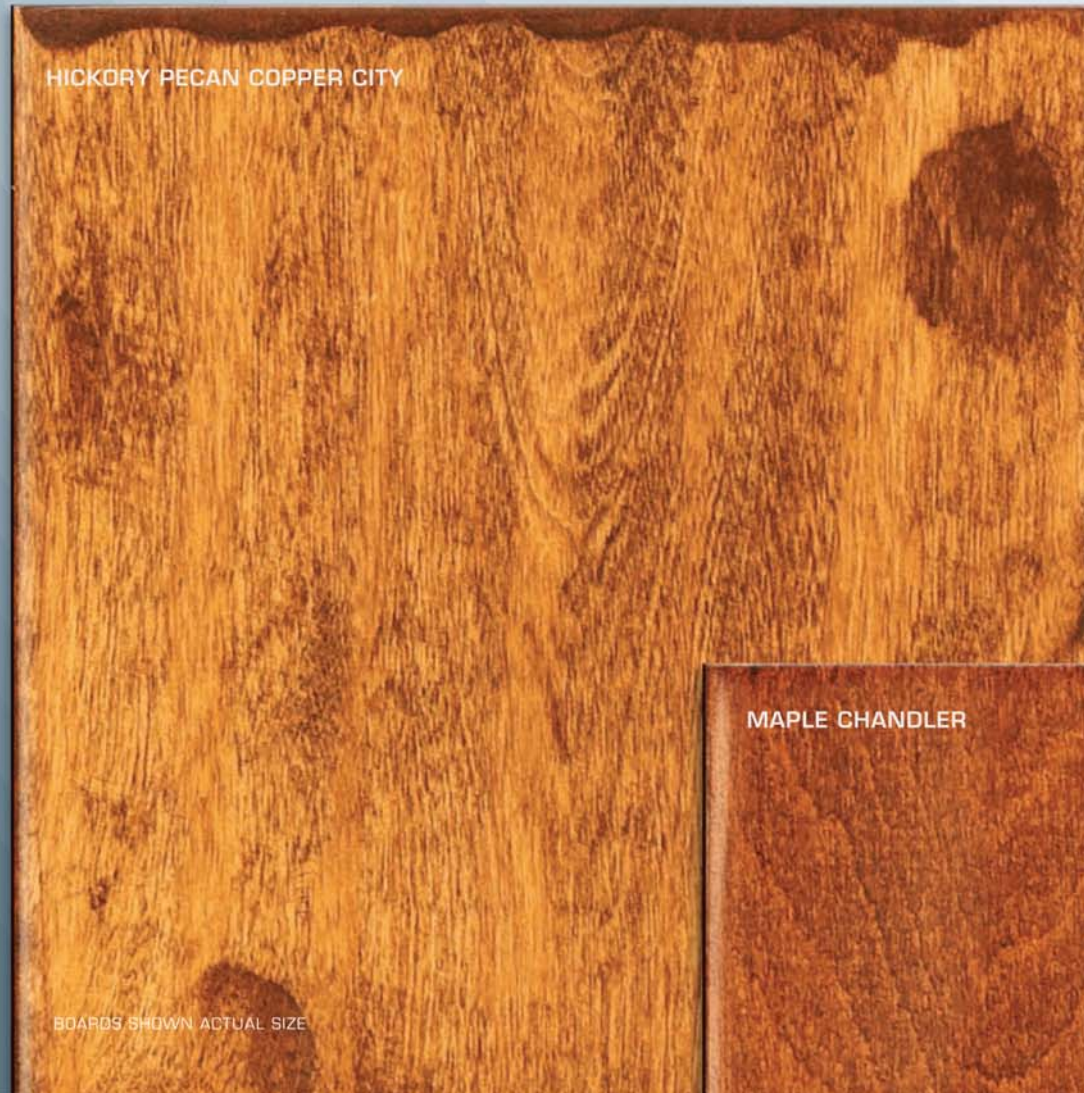

HAND-SCRAPED

KENTWOOD™
ORIGINALS

HAND-SCRAPED

Kentwood Originals Hand-Scraped sets the standard for deluxe distressed-style hardwood flooring. Wide plank, all-wood engineered construction. Genuine, hand-scraped hardwood surface. Gorgeous contemporary colors and rustic edge bevel, all topped off with a low luster European-style polyurethane finish. Available in a variety of popular species and color options.

SPECIFICATIONS*

- 5 $\frac{7}{8}$ " [150mm] wide
- 5/8" [15mm] thick
- assorted lengths to 71 $\frac{5}{8}$ " [1820mm]

- all-wood engineered construction
- authentically hand-scraped wear layer of genuine hardwood
- generous bevel on all edges
- high performance low luster polyurethane finish